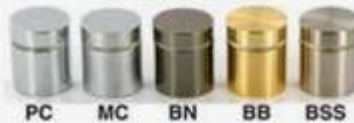

PREMIER LINE

3/4" DIAMETER

3/4" Dia.
ACTUAL
SIZE

1-1/2" LENGTH

STD-2448-*

3/4" LENGTH

STD-2424-*

1" LENGTH

STD-2432-*

4" LENGTH

STD-24128-*

1-1/4" DIAMETER

1-1/4" Dia.
ACTUAL
SIZE

3/4" LENGTH

STD-4024-*

1" LENGTH

STD-4032-*

1-1/2" LENGTH

STD-4048-*

4" LENGTH

STD-40128-*

3/4" Diam.

PART #	LENGTH	POLISHED CHROME (PC)	MATTE CHROME (MC)	BLACK NICKEL (BN)	BRUSHED BRASS (BB)	BRUSHED STAINLESS STEEL (BSS)
STD-2424-*	3/4"	\$10.38 ea.	\$10.99 ea.	\$12.26 ea.	\$12.17 ea.	\$12.57 ea.
STD-2432-*	1"	\$10.72 ea.	\$12.39 ea.	\$12.39 ea.	\$12.68 ea.	\$12.57 ea.
STD-2448-*	1-1/2"	\$12.35 ea.	\$14.09 ea.	\$14.09 ea.	\$14.40 ea.	\$14.27 ea.
STD-24128-*	4"	\$16.10 ea.	\$18.09 ea.	\$18.09 ea.	\$18.36 ea.	\$18.27 ea.